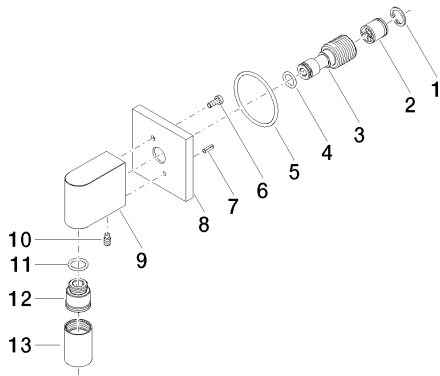

Dimensional drawing

All dimensions in mm / inch = mm x 0,0394

Bathtub - CL.1
Wall elbow - polished chrome
Article number: 28 450 980-00

Flow rate chart

Bathtub - CL.1

Wall elbow - polished chrome

Article number: 28 450 980-00

Rough-in adapter -

Bathtub - CL.1

Wall elbow - polished chrome

Article number: 28 450 980-00

Spare parts list

Number	Item Number	Designation	Number of units
<hr/>			