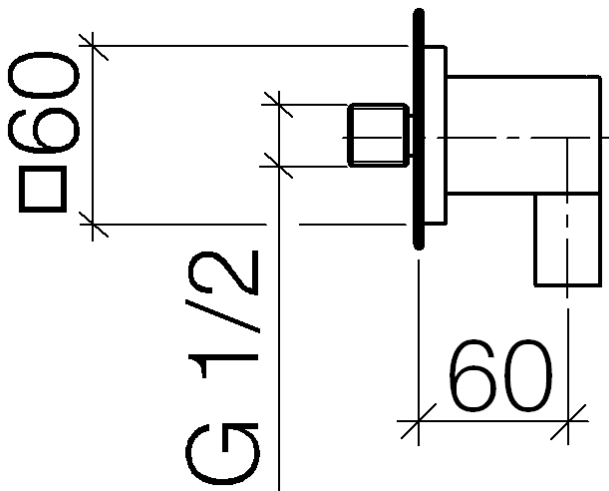

Bathtub - CL.1

Wall elbow - polished chrome

Article number: 28 450 980-00

- 3/8" Shower outlet
- Flange 2-3/8" x 2-3/8"
- 1/2" connection
- Internal backflow preventer.

polished chrome

Accessory is required for this item.

Dimensional drawing

All dimensions in mm / inch = mm x 0,0394

Bathtub - CL.1
Wall elbow - polished chrome
Article number: 28 450 980-00

Flow rate chart

Bathtub - CL.1

Wall elbow - polished chrome

Article number: 28 450 980-00

Rough-in adapter -

Bathtub - CL.1

Wall elbow - polished chrome

Article number: 28 450 980-00

Spare parts list

Number	Item Number	Designation	Number of units
<hr/>			