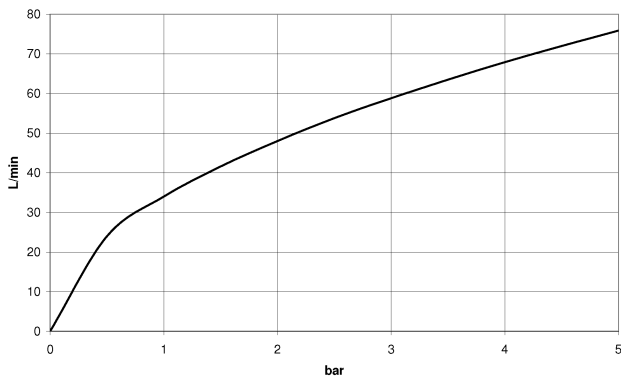

Dimensional drawing

All dimensions in mm / inch = mm x 0,0394

Bathtub - CL.1
Wall elbow - polished chrome
Article number: 28 450 980-00

Flow rate chart

Bathtub - CL.1

Wall elbow - polished chrome

Article number: 28 450 980-00